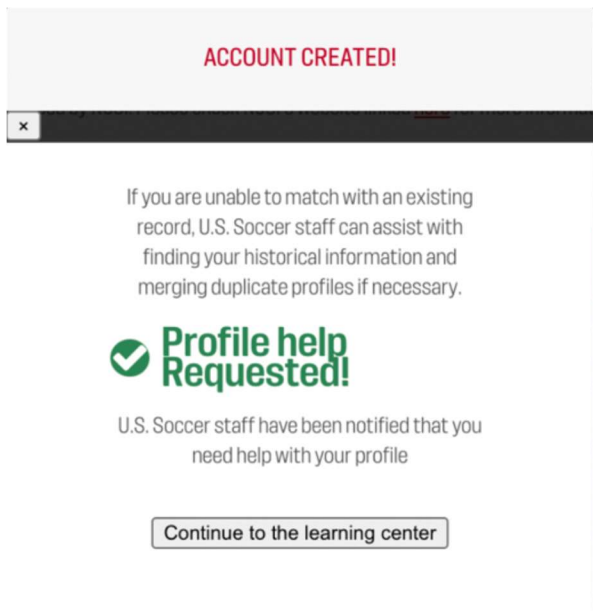

If you use Game Officials, your USSF ID can be found here:

DEMOGRAPHICS			
	Name: <input type="text"/>	Phone1: <input type="text"/>	USSF Number: 0010-2281-0240-6990
	Date of Birth: <input type="text"/>	Phone2: <input type="text"/>	Association: <input type="text"/>
	Address: <input type="text"/>	Email1: <input type="text"/>	Numeric Grade: <input type="text"/>
	City: <input type="text"/>	Email2: <input type="text"/>	USSF Grade: <input type="text"/>
	State: <input type="text"/>		Track: <input type="text"/>
	Zip: <input type="text"/>		

REQUEST HELP FROM U.S. SOCCER

Users who select Request Help From US Soccer will see this window:

Click Request Help Finding A Duplicate Profile and you will get this window:

After submitting you can continue into the Learning Center.